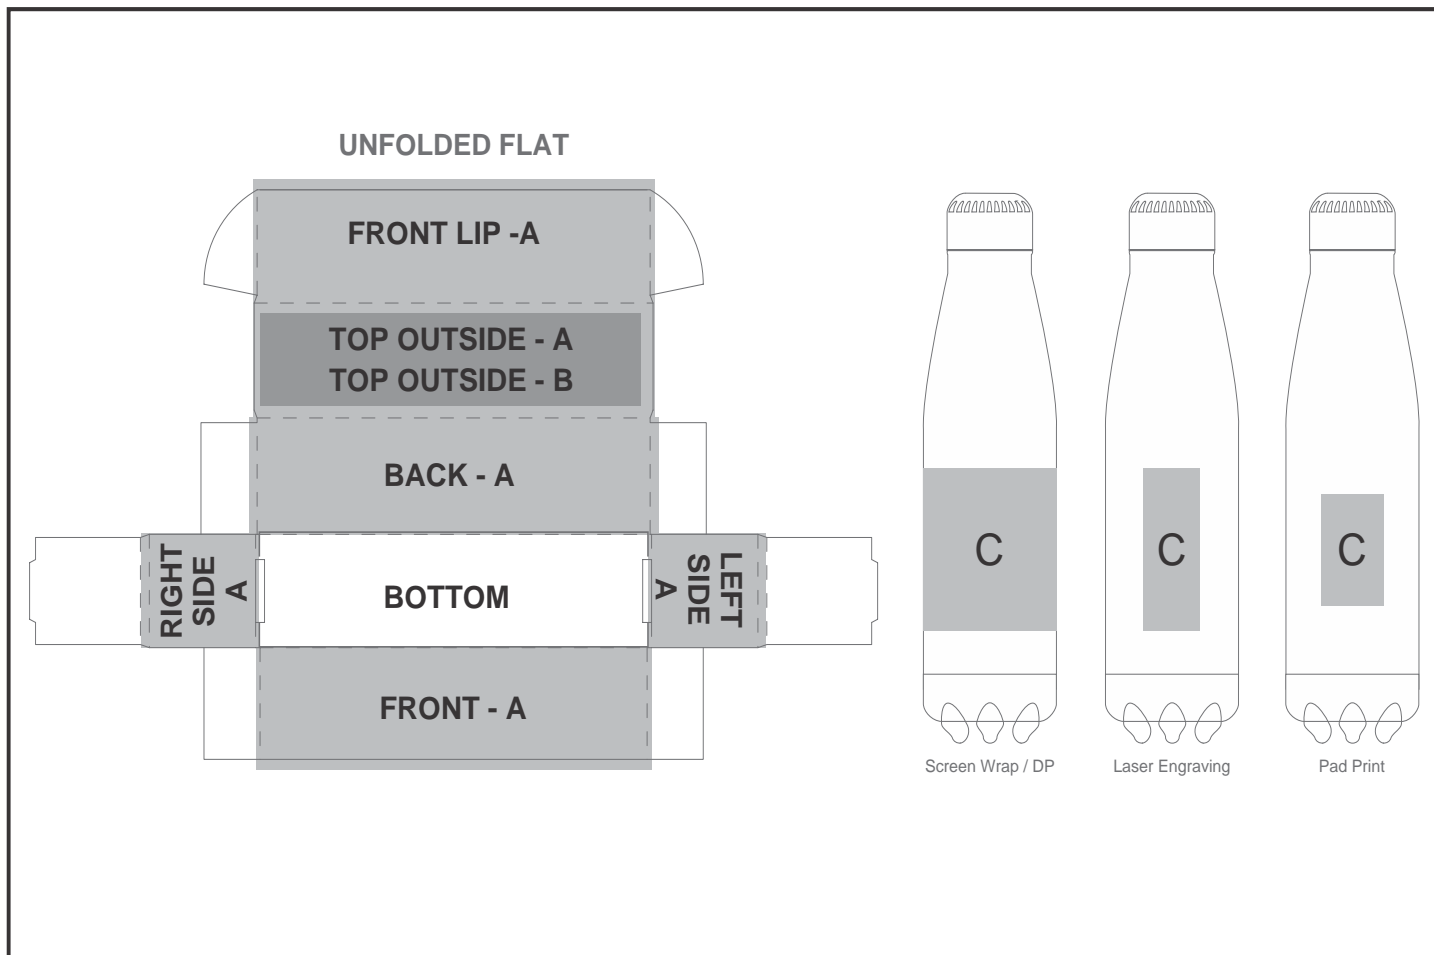

GF-AM-864-B

Nova Bottle in Bianca Custom Gift Box

Need to know:

- Includes 1-Position Direct Print on Box AND 1-Position Laser Engraving OR 1-Colour, 1-Position Screen Wrap (setup fee applies)

- **Please Note:** Due to the nature of the printing process, any white in a logo cannot be branded and we cannot guarantee an exact colour match as the box has a matt finish. The nature and inconsistency of the pre-cut boards may create a 1-3mm of unbranded space on the front lip and imperfections may be found within the print. Large solid coverage prints are not recommended, if large solid coverage is required, it is recommended on kraft boxes as imperfections are less noticeable.

- DP-D will not be a full wrap due to the inconsistency of the item

- Laser Colour - Gold

Branding Options:

Position	Branding Method (Branding Code)	No. of Colours	Dimension
A	Digital Custom Packaging (DCP-CHG-2)	Full Colour	436,5mm wide x 364,5mm high
B	Digital Custom Packaging (DCP-CHG-2)	Full Colour	258mm wide x 62mm high
C	Laser Engraving (LB)	N/A	30mm wide x 80mm high

C	Pad Printing (PB)	4 Colours	33mm wide x 55mm high
C	Screen Wrap (SW)	1 Colour	200mm wide x 80mm high
C	Digital Print Drinkware (DP-D)	Full Colour	200mm wide x 80mm high